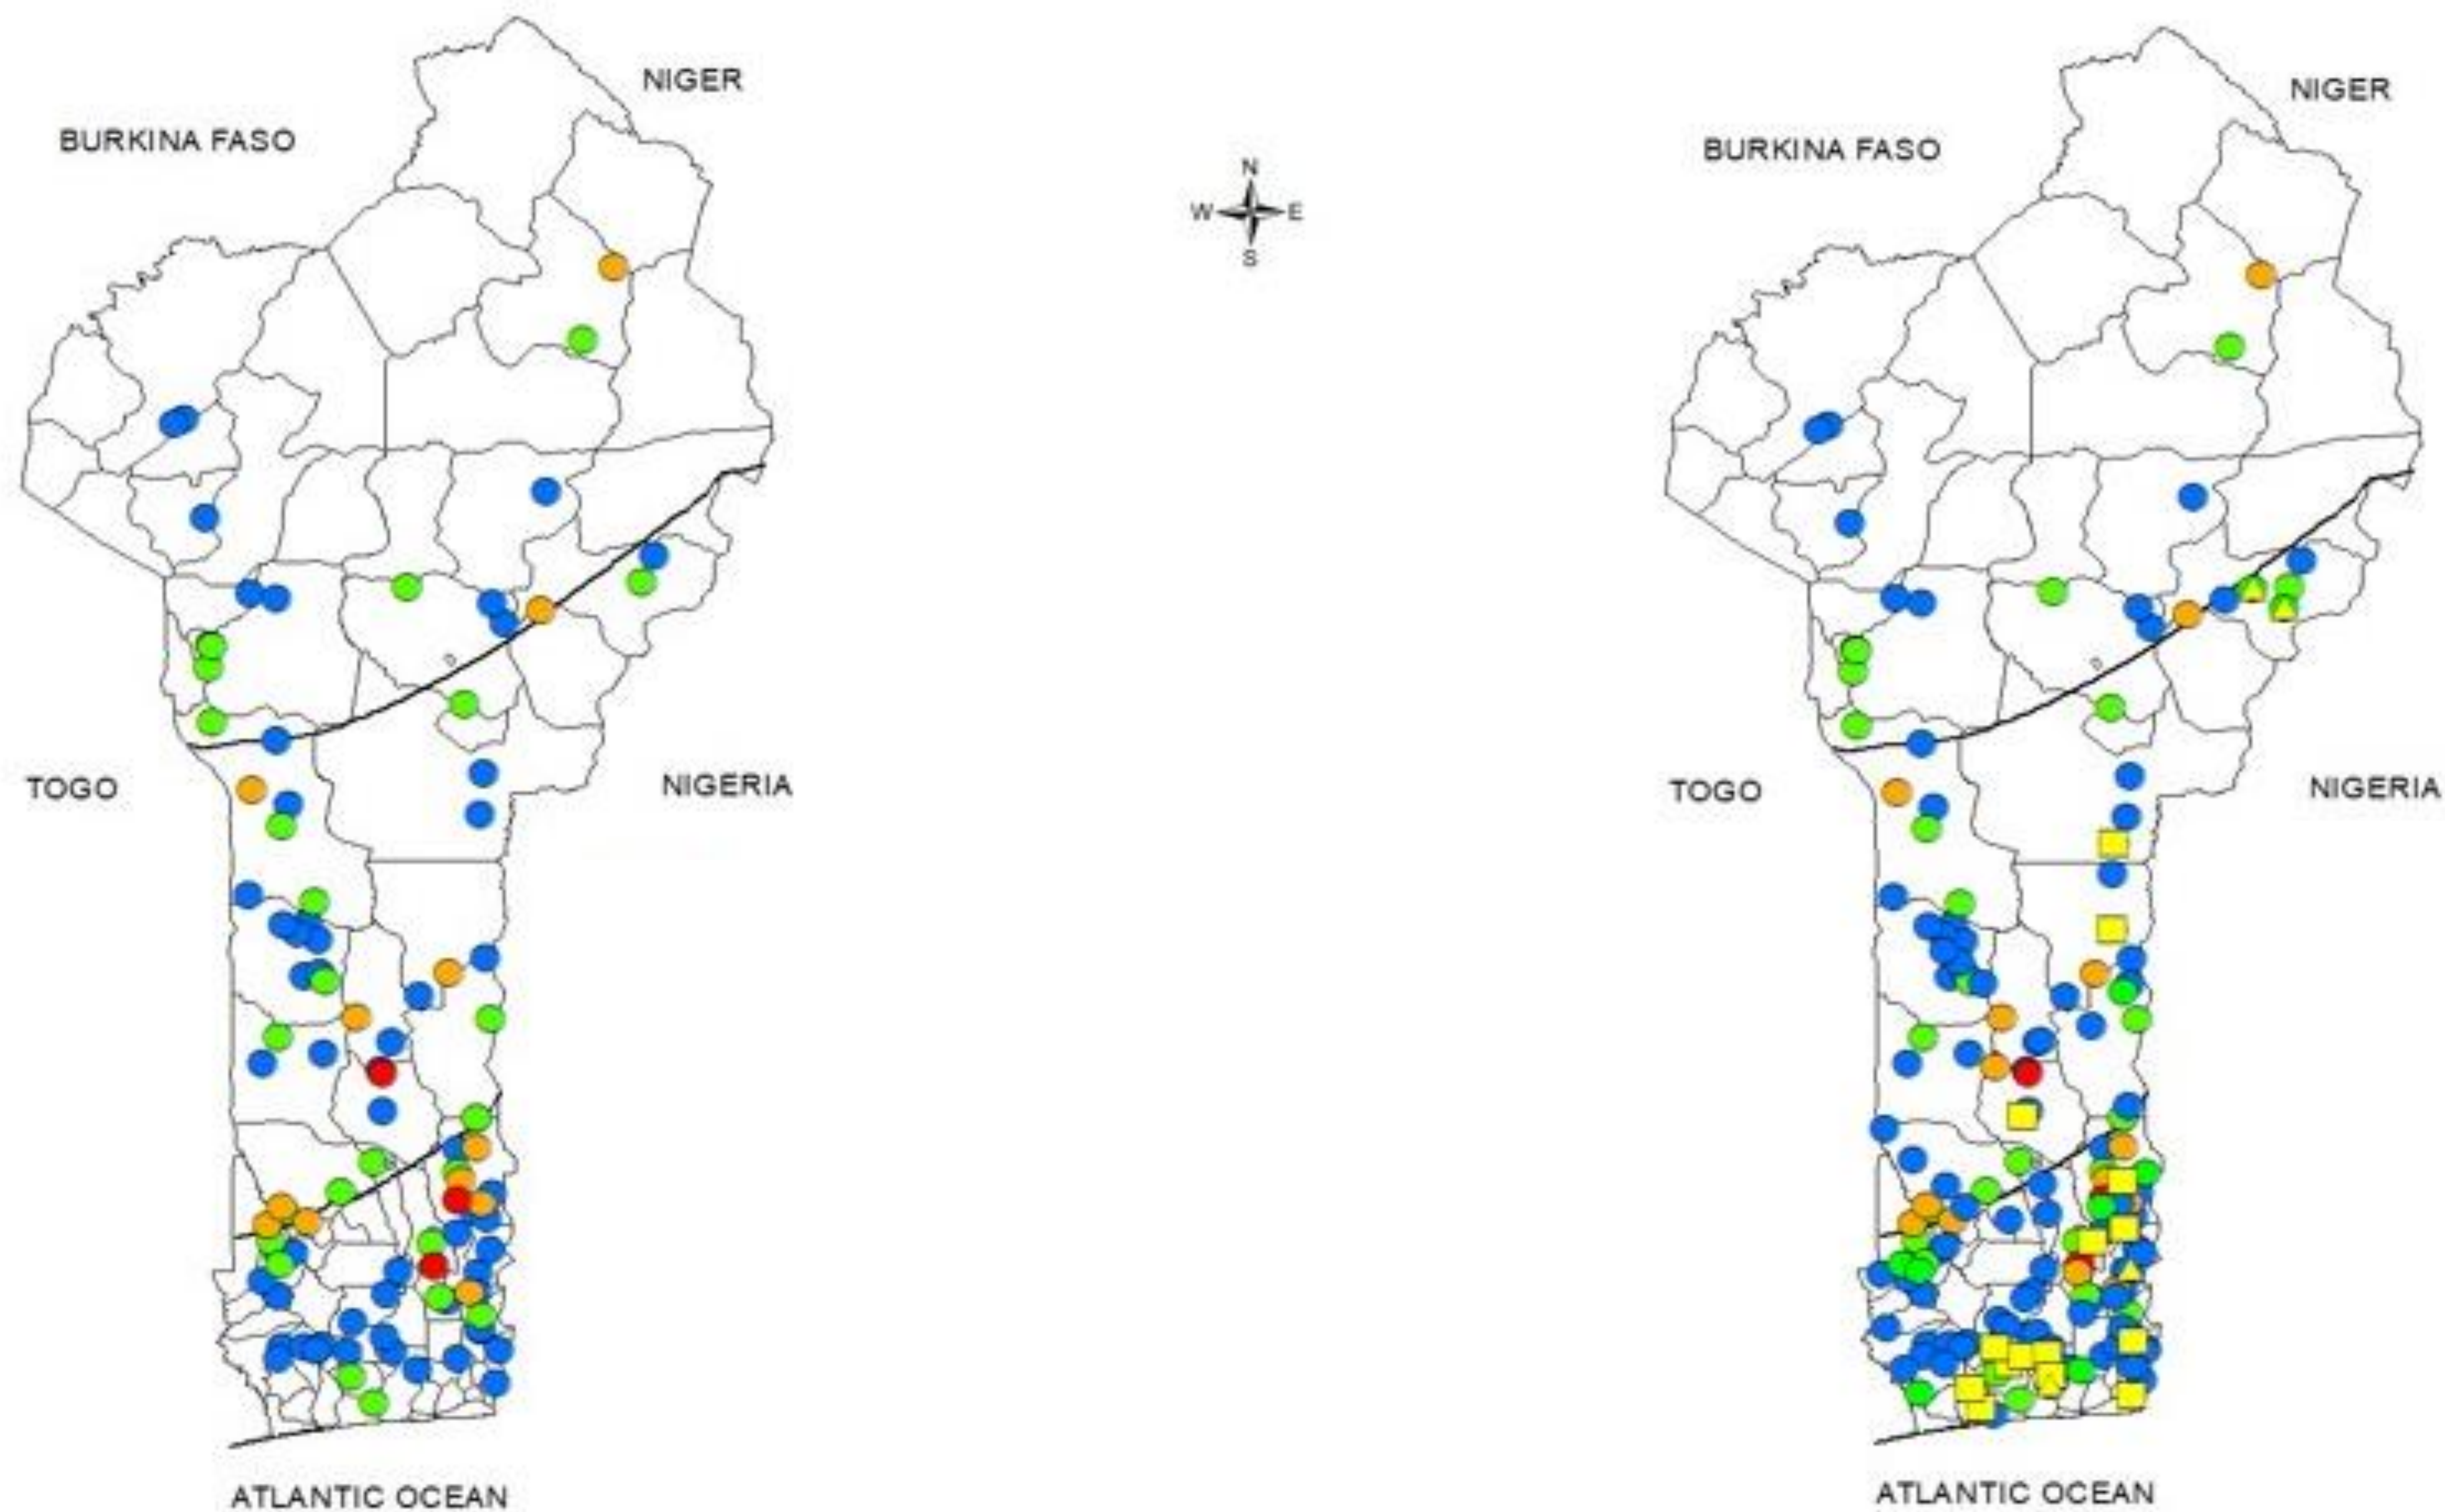

CMD DISTRIBUTION AND INCIDENCE MAPS IN BENIN

WEST AFRICAN VIRUS EPIDEMIOLOGY – UNIVERSITÉ ABOMEY-CALAVI (WAVE-UAC)

SURVEY 2016

SURVEY 2017

ACKNOWLEDGEMENTS